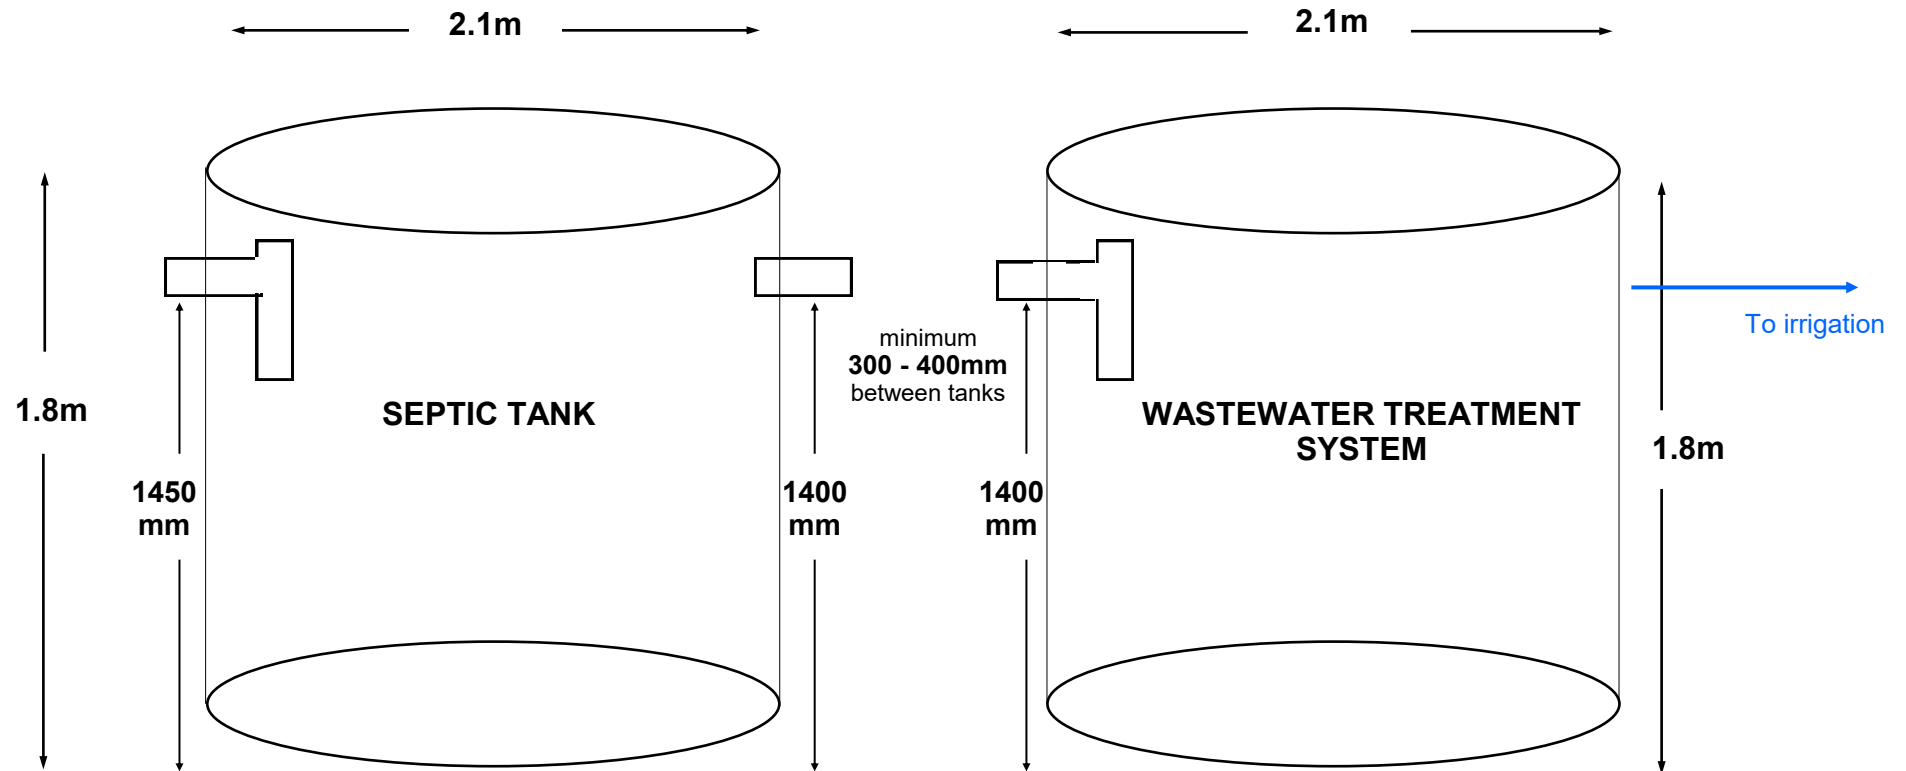

ECONOCYCLE ENC 10-2 TANK DIMENSIONS

OVERALL HOLE DIMENSIONS
4.6m long x 2.2 m wide x 1.8m deep